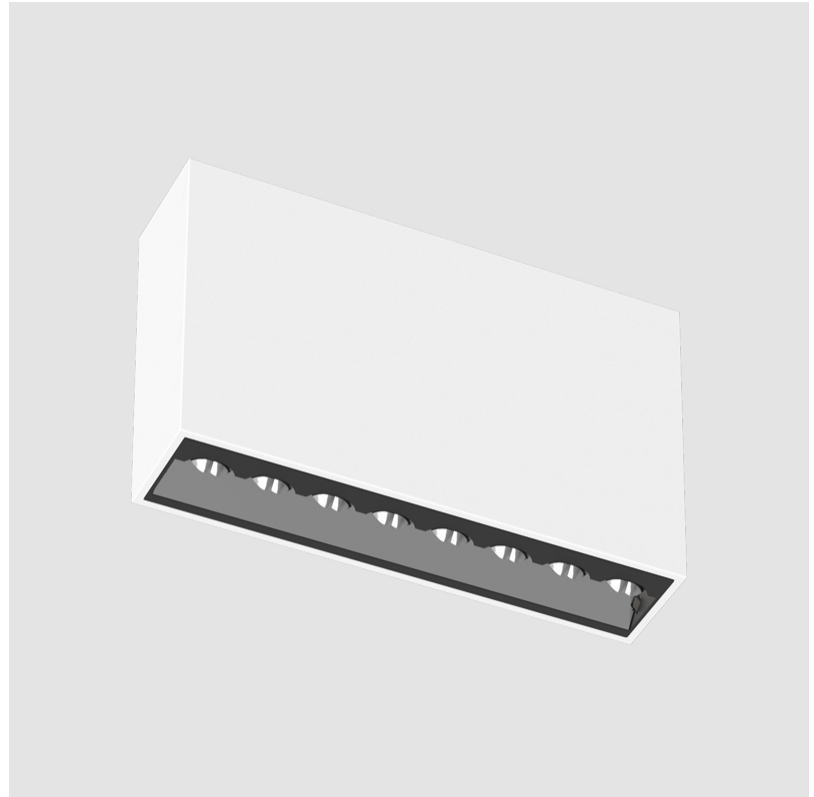

GENERAL

Series: Magiq Hollow Wallwash
Subseries: Magiq Hollow Wallwash
Partner: Prolicht
Division: Architectural
Installation: Surface
Product Type: Wallwash
Mounting Location: Ceiling
Light Distribution: Direct

PHYSICAL

Shape: Rectangle
Length (mm): 174
Length (in): 6 ⁷/₈
Width (mm): 42
Width (in): 1 ⁵/₈
Height (mm): 109
Height (in): 4 ⁵/₁₆

Fixture Finish: SSR / BKV / CWI / CRY / HAB / UFT / ITA / RUA / FTG / MYG / LOD / PUS / FRO / FUP / KIA / POP / BLS / SPG / MEY / GOH / CHC / COM / ABZ / JAG / OBR / MOS / ROR

Holder Finish: WHI / BLK
Fixture Material: Aluminum Die Cast

ELECTRICAL

Lamp Type: LED (Zhaga Standard)
Input Wattage (W): 19
Total Output Wattage (W): 17.3
Dimming: Tri-Mode (Non-Dimming and Phase Dimming (120Vac only) and 0-10V Dimming)
Driver Included: Yes
Driver Location: Integrated
Driver Type: Constant Current - Universal
Driver Class: Class 1
Input Voltage (V): 120 - 277
Constant Current (MA): 700mA

LED

Number of LEDs: 4
Color Temperature (°K): 2700 / 3000 / 3500 / 4000
Max. Delivered Lumen (lm): 1270 / 1270 / 1513 / 1544
Nominal Lumen (lm): 1492 / 1492 / 1778 / 1814
CRI: >90 CRI
Efficiency (%): 80
Lamp Life (hrs): 50000

OPTICAL

Adjustability: Fixed

RATINGS AND CERTIFICATIONS

Certified By: Certified for North American Standards
IP rating: IP20