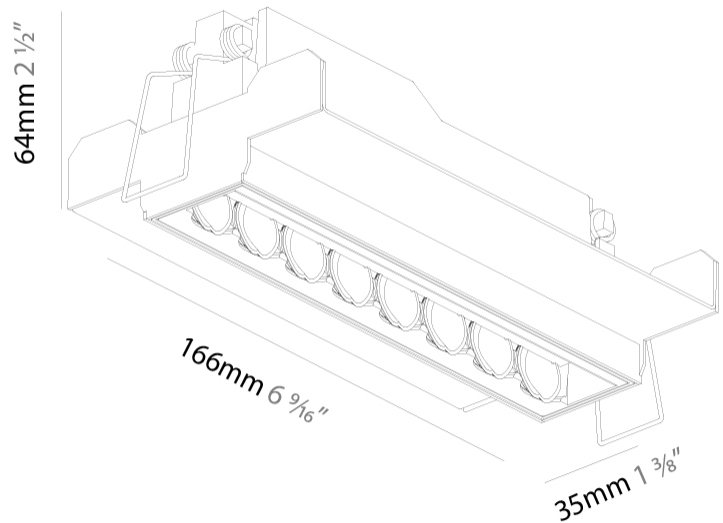

GENERAL

Series: Magiq Hollow Wallwash
Partner: Prolicht
Division: Architectural
Installation: Trimless
Product Type: Wallwash
Mounting Location: Ceiling
Light Distribution: Asymmetric

PHYSICAL

Shape: Rectangle
Length (mm): 166
Length (in): 6 ⁹/₁₆
Width (mm): 35
Width (in): 1 ³/₈
Height (mm): 64
Height (in): 2 ¹/₂
Ceiling Thickness (mm): 12.5
Ceiling Thickness (in): 1/2
Min. Recessing Depth (mm): 100
Min. Recessing Depth (in): 3 ¹⁵/₁₆
Weight (kg): 0.525
Weight (lbs): 1.16
Holder Finish: WHI / BLK
Fixture Material: Aluminum Die Cast
Cut-out Measurements: 173mm / 6 13/16" x 42mm / 1 5/8"

ELECTRICAL

Lamp Type: LED (Zhaga Standard)
Input Wattage (W): 19
Total Output Wattage (W): 17.2
Dimming: Tri-Mode (Non-Dimming and Phase Dimming (120Vac only) and 0-10V Dimming)
Driver Included: No
Driver Location: Recessed Housing
Driver Type: Constant Current - Universal
Driver Class: Class 2
Housing: See components
Input Voltage (V): 120 - 277
Constant Current (MA): 700

LED

Number of LEDs: 8
Color Temperature (°K): 2700 / 3000 / 3500 / 4000
Max. Delivered Lumen (lm): 1270 / 1270 / 1513 / 1544
Nominal Lumen (lm): 1492 / 1492 / 1778 / 1814
CRI: >90 CRI
Efficiency (%): 82.3
Lamp Life (hrs): 50000
Upon Request: Special Color Temperature

OPTICAL

Upon Request: Special Beam Angles

RATINGS AND CERTIFICATIONS

Certified By: CSA Certified to UL and CSA Standards
IP rating: IP20