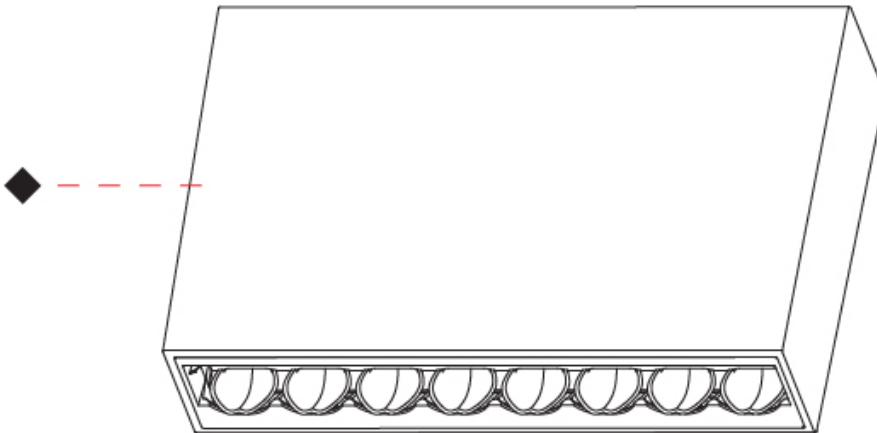

MAGIQ HOLLOW WALLWASH SURFACE

A3D187-

PROJECT

TYPE

SPECIFIER

QUANTITY

DATE

A