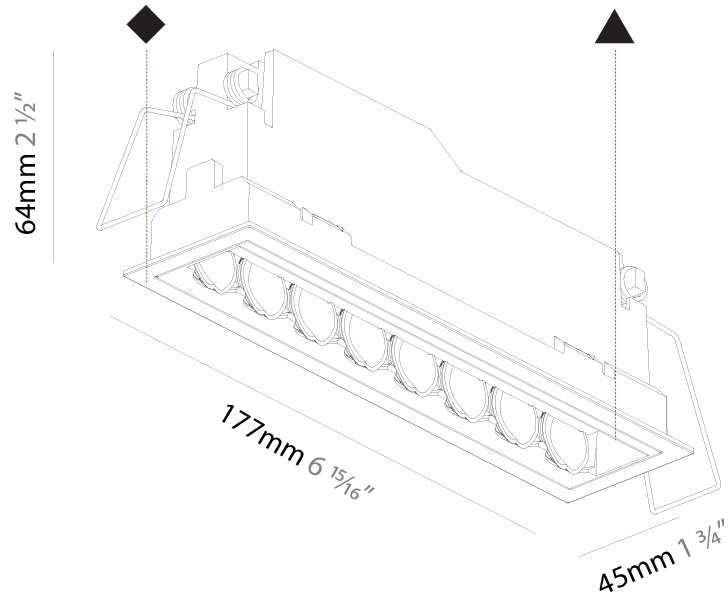

GENERAL

Series: Magiq Hollow Wallwash
Subseries: Magiq Hollow Wallwash Korona
Partner: Prolicht
Division: Architectural
Installation: Recessed
Product Type: Wallwash
Mounting Location: Ceiling
Light Distribution: Downlight

PHYSICAL

Shape: Rectangle
Length (mm): 177
Length (in): 6 ¹⁵/₁₆
Width (mm): 45
Width (in): 1 ³/₄
Height (mm): 64
Height (in): 2 ¹/₂
Ceiling Thickness (mm): 5 - 30
Min. Recessing Depth (mm): 100
Min. Recessing Depth (in): 3 ¹⁵/₁₆
Weight (kg): 0.395
Weight (lbs): 0.87

Fixture Finish: SSR / BKV / CWI / CRY / HAB / UFT / ITA / RUA / FTG / MYG / LOD / PUS / FRO / FUP / KIA / POP / BLS / SPG / MEY / GOH / CHC / COM / ABZ / JAG / OBR / MOS / ROR

Holder Finish: WHI / BLK
Fixture Material: Aluminum Die Cast

ELECTRICAL

Lamp Type: LED (Zhaga Standard)
Input Wattage (W): 19
Total Output Wattage (W): 17.2
Dimming: Tri-Mode (Non-Dimming and Phase Dimming (120Vac only) and 0-10V Dimming)
Driver Included: No
Driver Location: Remote
Driver Type: Constant Current - Universal
Driver Class: Class 2
Input Voltage (V): 120 - 277
Constant Current (MA): 700

LED

Number of LEDs: 8
Color Temperature (°K): 2700 / 3000 / 3500 / 4000
Max. Delivered Lumen (lm): 1110 / 1180 / 1323 / 1350
CRI: >90 CRI
Efficiency (%): 82.3
Lamp Life (hrs): 50000

OPTICAL

RATINGS AND CERTIFICATIONS

Certified By: CSA Certified to UL and CSA Standards
IP rating: IP20