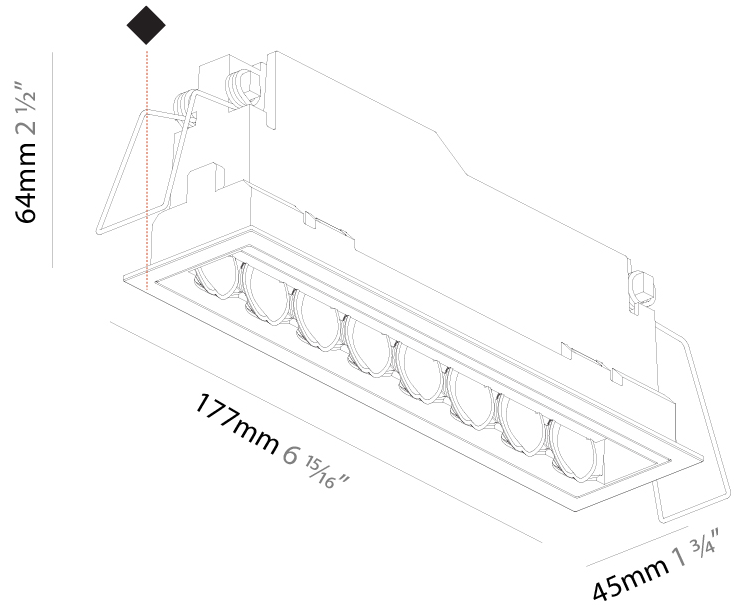

GENERAL

Series: Magiq Hollow Wallwash
Subseries: Magiq Hollow Wallwash
Partner: Prolicht
Division: Architectural
Installation: Recessed
Product Type: Wallwash
Mounting Location: Ceiling
Light Distribution: Downlight

PHYSICAL

Shape: Rectangle
Length (mm): 177
Length (in): 6 15/16
Width (mm): 45
Width (in): 1 3/4
Height (mm): 64
Height (in): 2 1/2
Ceiling Thickness (mm): 5 - 30
Ceiling Thickness (in): 1/16 - 1 3/16
Min. Recessing Depth (mm): 100
Min. Recessing Depth (in): 3 15/16
Fixture Finish: [SSR / BKV / CWI / CRY / HAB / UFT / ITA / RUA / FTG / MYG / LOD / PUS / FRO / FUP / KIA / POP / BLS / SPG / MEY / GOH / CHC / COM / ABZ / JAG / OBR / MOS / ROR](#)
Fixture Material: Aluminum Die Cast
Cut-out Measurements: 170mm / 6 11/16" x 38mm / 1 1/2"

ELECTRICAL

Lamp Type: LED (Zhaga Standard)
Input Wattage (W): 19
Total Output Wattage (W): 17.2
Dimming: Tri-Mode (Non-Dimming and Phase Dimming (120Vac only) and 0-10V Dimming)
Driver Included: No
Driver Location: Remote
Driver Type: Constant Current - Universal
Driver Class: Class 2
Input Voltage (V): 120 - 277
Constant Current (MA): 700

LED

Number of LEDs: 8
Color Temperature (°K): [2700 / 3000 / 3500 / 4000](#)
Max. Delivered Lumen (lm): 1270 / 1270 / 1513 / 1544
Nominal Lumen (lm): 1492 / 1492 / 1778 / 1814
CRI: >90 CRI
Lamp Life (hrs): 50000

OPTICAL

RATINGS AND CERTIFICATIONS

Certified By: CSA Certified to UL and CSA Standards
IP rating: IP20